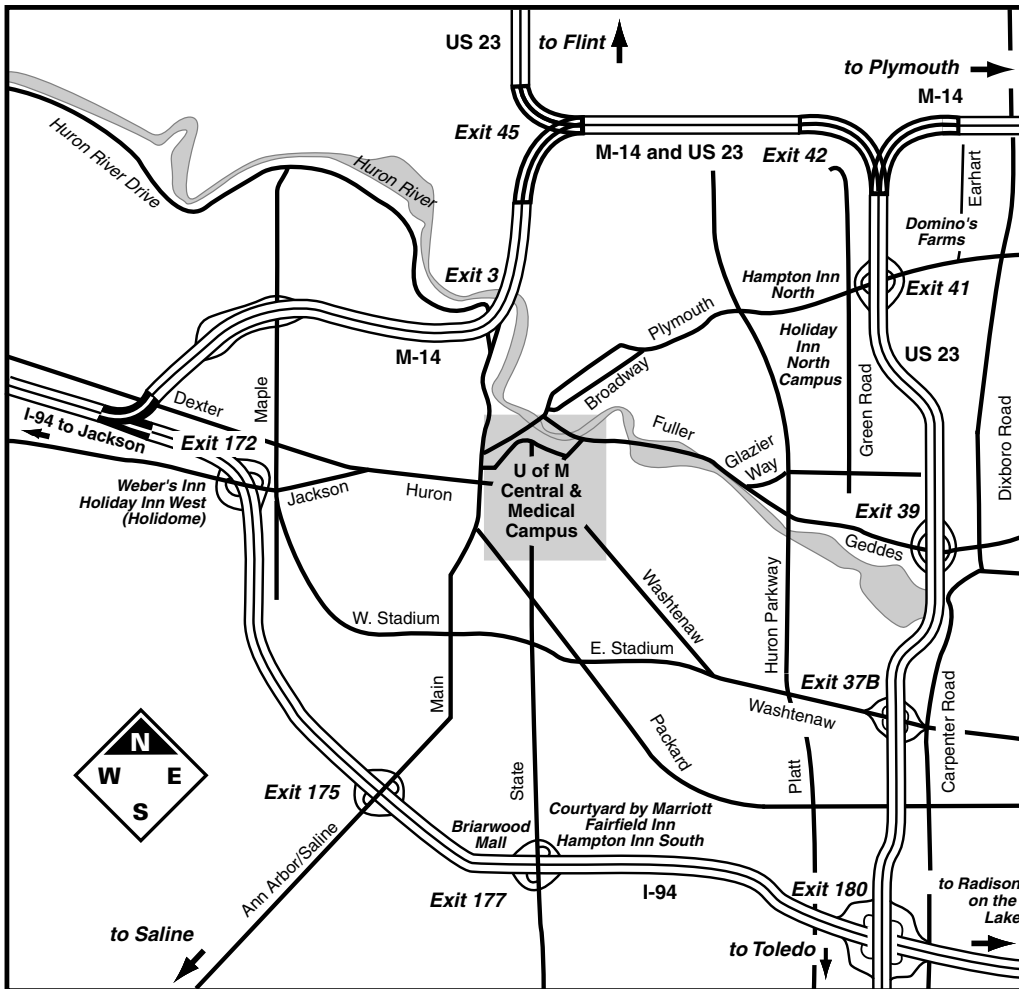

University of Michigan Medical Center

University of Michigan Medical Center

North to
M-14 and Us 23

South to I-94

East to US-23

Patient/Visitor Drop-Off Point	Visitor Parking	Staff Parking

Taubman Center

Trauma Burn Center
Level 2
Reception F

Directions to the Taubman Center