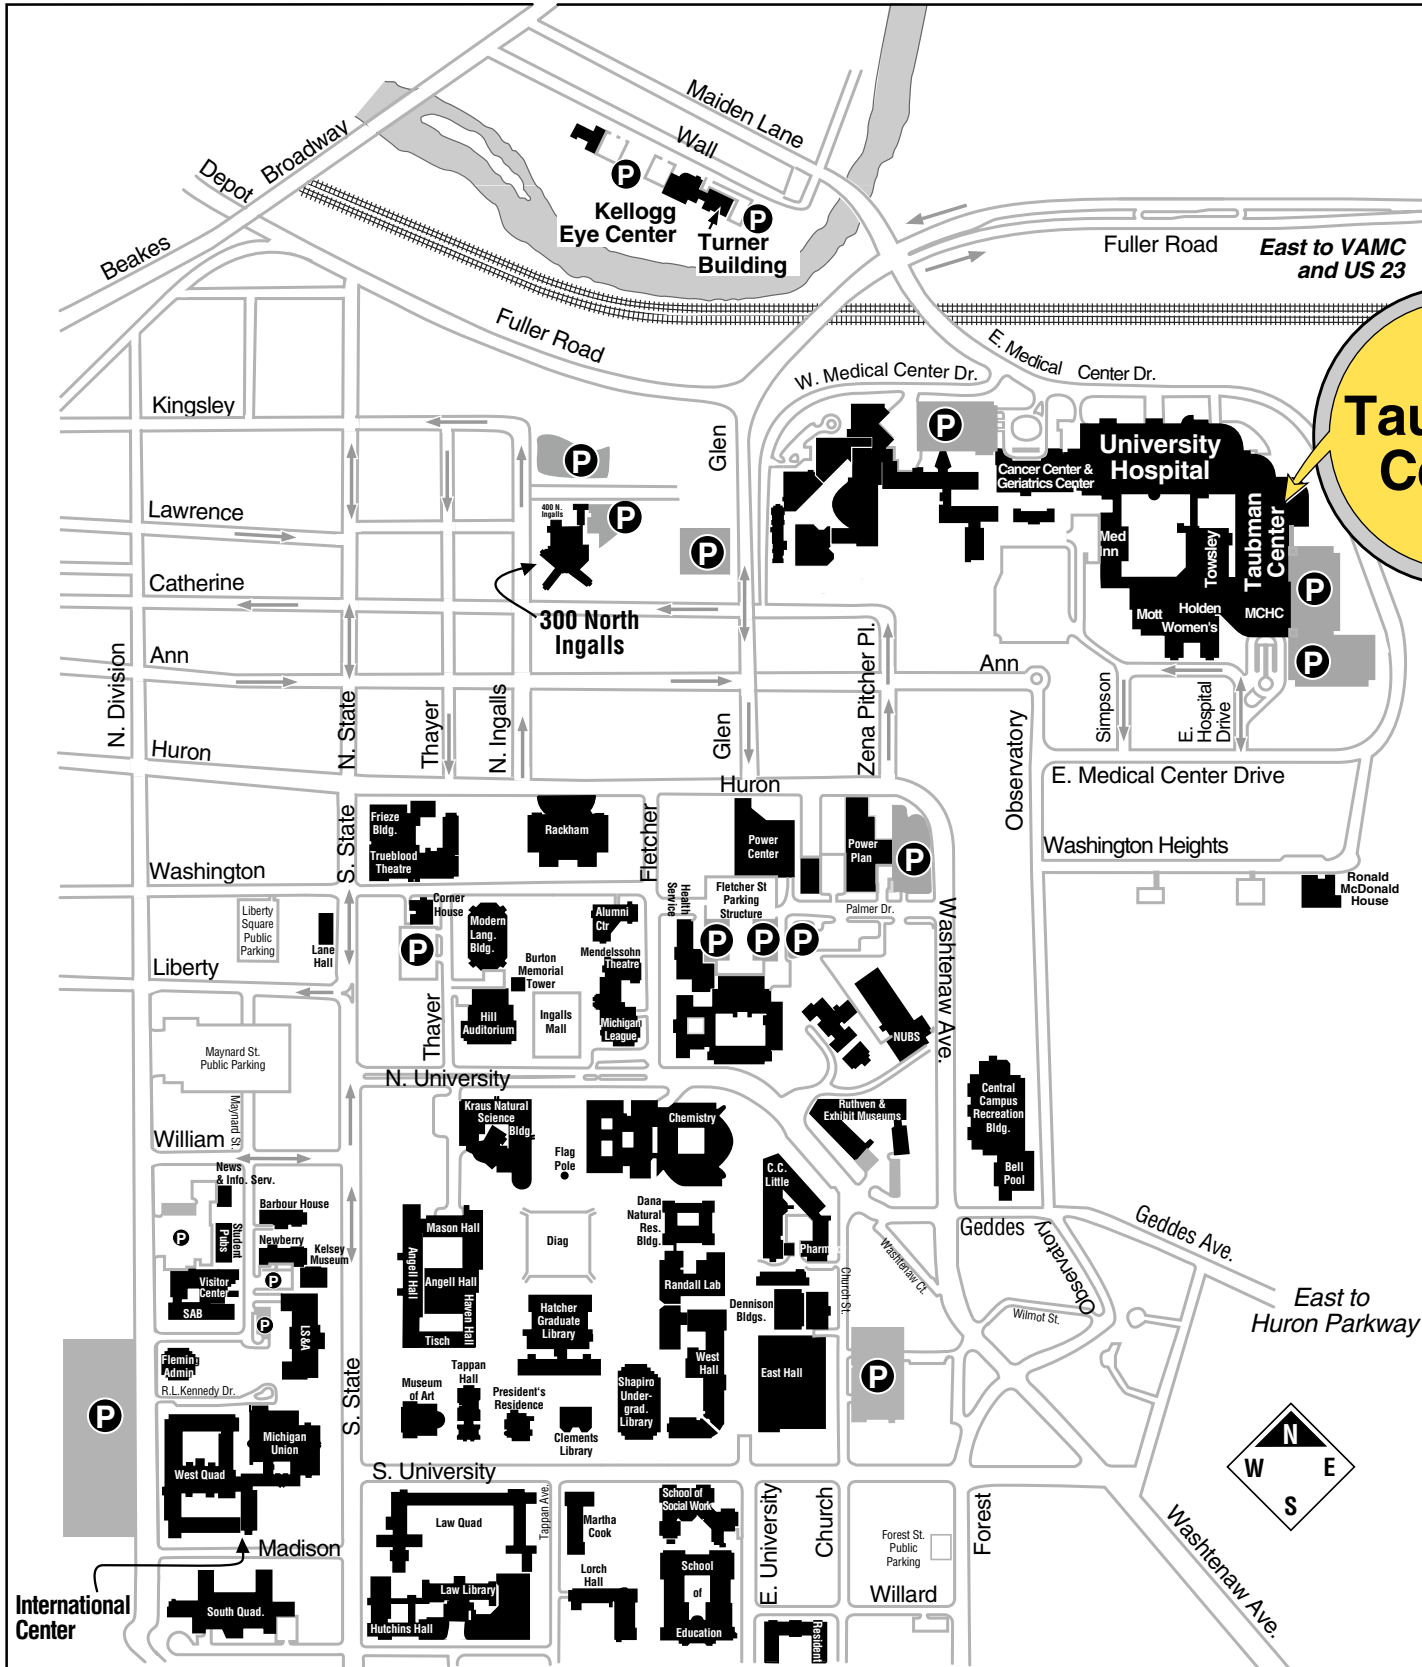

University of Michigan Medical Center

University of Michigan Medical Center

North to
M-14 and Us 23

South to I-94

East to US-23

Patient/Visitor Drop-Off Point	Visitor Parking	Staff Parking

Taubman Center

Trauma Burn Center
Level 2
Reception F

Directions to the Taubman Center